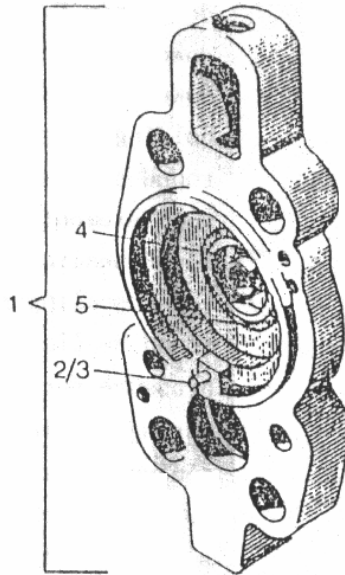

No.	Part No.	Description	Qty	Ref. No.
1	135.02.02	Pump Cover Cpl.	1	43291
2	135.02.02-2	Ring	1	22050
3	135.02.02-3	Stop Pin	1	43307
4	135.02.02.01	Stop	1	22796
5	GB879-76	Dowel Pin 10X32	1	90231
6	132.02.06	Check-Non-Return Valve Cpl.	1	43296
7	135.02.06-1	Housing	1	43297
8	135.02.06-2	Valve Piston	1	43299
9	135.02.06-3	Pressure Spring	1	22034
10	132.02.06-4	Screw	1	43298
12	135.02.10	Stop Valve Cpl.	1	41868
13	135.02.10-1	Valve	1	43138
14	135.02.10-2	Pressure Spring	1	43279
15	135.02.10-3	Round Sealing Ring 12X3	1	94316
16	135.02.10-4	Threaded Plug	1	22021
17	135.02.10-5	Pressure Spring	1	98929
18	135.02.10-6	Round Sealing Ring 8X3	1	91894
19	135.02.10-7	Valve Screw	1	43130
20	GB893-76	Circlip 20X1	1	95786
21	GB308-64	Ball, Dia 8.731	1	98511
22	135.02.09	Suction Valve Cpl.	1	41863
23	135.02.09-1	Sleeve	1	41861
24	135.02.09-2	Pressure Spring 7.3X8x0.7	1	22022
25	135.02.09-3	Washer	1	95294
26	135.02.09-4	Threaded Plug	1	41862
27	135.02.09-5	Washer	1	22023
28	135.02.09-6	Adjusting Washer	1	191300