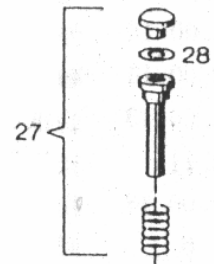

No.	Part No.	Description	Qty	Ref. No.
1	135.02.02	Pump Cover Cpl.	1	43291
2	135.02.02-2	Ring	1	22050
3	135.02.02-3	Stop Pin	1	43307
4	135.02.02.01	Stop	1	22796
5	GB879-76	Dowel Pin 10X32	1	90231
6	132.02.06	Check-Non-Return Valve Cpl.	1	43296
7	135.02.06-1	Housing	1	43297
8	135.02.06-2	Valve Piston	1	43299
9	135.02.06-3	Pressure Spring	1	22034
10	132.02.06-4	Screw	1	43298
12	135.02.10	Stop Valve Cpl.	1	41868
13	135.02.10-1	Valve	1	43138
14	135.02.10-2	Pressure Spring	1	43279
15	135.02.10-3	Round Sealing Ring 12X3	1	94316
16	135.02.10-4	Threaded Plug	1	22021
17	135.02.10-5	Pressure Spring	1	98929
18	135.02.10-6	Round Sealing Ring 8X3	1	91894
19	135.02.10-7	Valve Screw	1	43130
20	GB893-76	Circlip 20X1	1	95786
21	GB308-64	Ball, Dia 8.731	1	98511
22	135.02.09	Suction Valve Cpl.	1	41863
23	135.02.09-1	Sleeve	1	41861
24	135.02.09-2	Pressure Spring 7.3X8x0.7	1	22022
25	135.02.09-3	Washer	1	95294
26	135.02.09-4	Threaded Plug	1	41862
27	135.02.09-5	Washer	1	22023
28	135.02.09-6	Adjusting Washer	1	191300