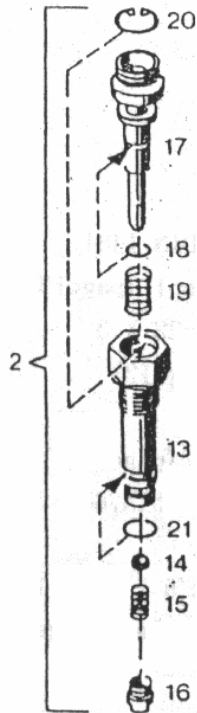

No.	Part No.	Description	Qty	Ref. No.
1	135.02.02	Pump Cover Cpl.	1	43291
2	135.02.02-2	Ring	1	22050
3	135.02.02-3	Stop Pin	1	43307
4	135.02.02.01	Stop	1	22796
5	GB879-76	Dowel Pin 10X32	1	90231
6	132.02.06	Check-Non-Return Valve Cpl.	1	43296
7	135.02.06-1	Housing	1	43297
8	135.02.06-2	Valve Piston	1	43299
9	135.02.06-3	Pressure Spring	1	22034
10	132.02.06-4	Screw	1	43298
12	135.02.10	Stop Valve Cpl.	1	41868
13	135.02.10-1	Valve	1	43138
14	135.02.10-2	Pressure Spring	1	43279
15	135.02.10-3	Round Sealing Ring 12X3	1	94316
16	135.02.10-4	Threaded Plug	1	22021
17	135.02.10-5	Pressure Spring	1	98929
18	135.02.10-6	Round Sealing Ring 8X3	1	91894
19	135.02.10-7	Valve Screw	1	43130
20	GB893-76	Circlip 20X1	1	95786
21	GB308-64	Ball, Dia 8.731	1	98511
22	135.02.09	Suction Valve Cpl.	1	41863
23	135.02.09-1	Sleeve	1	41861
24	135.02.09-2	Pressure Spring 7.3X8x0.7	1	22022
25	135.02.09-3	Washer	1	95294
26	135.02.09-4	Threaded Plug	1	41862
27	135.02.09-5	Washer	1	22023
28	135.02.09-6	Adjusting Washer	1	191300