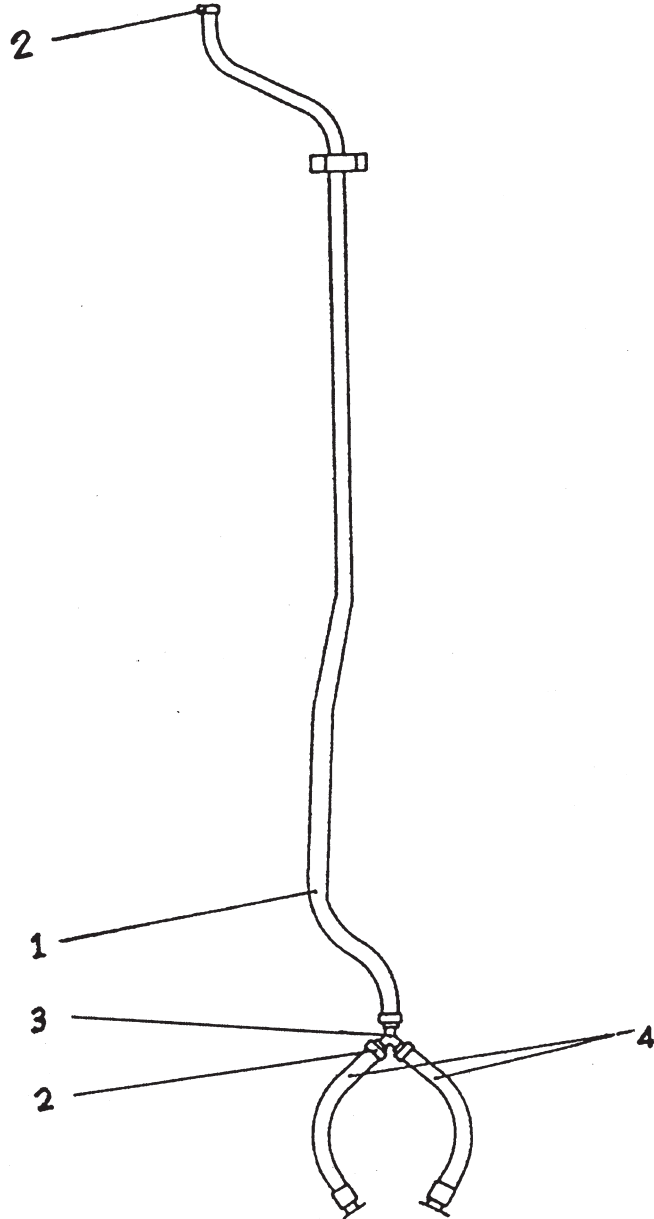

No.	Part No.	Description	Qty	Ref. No.
	141.11.00	Fuel Line/Breather Line Cpl.	1	119052
1	141.11.00-5	Hose, 0.48	1	120903
2	No. 0	Hose Clip	4	94299
3	135.11.01	Hose Piece	1	99019
4	135 11.02	Hose	2	96504
5	131.12.00-8	Clip	1	100268