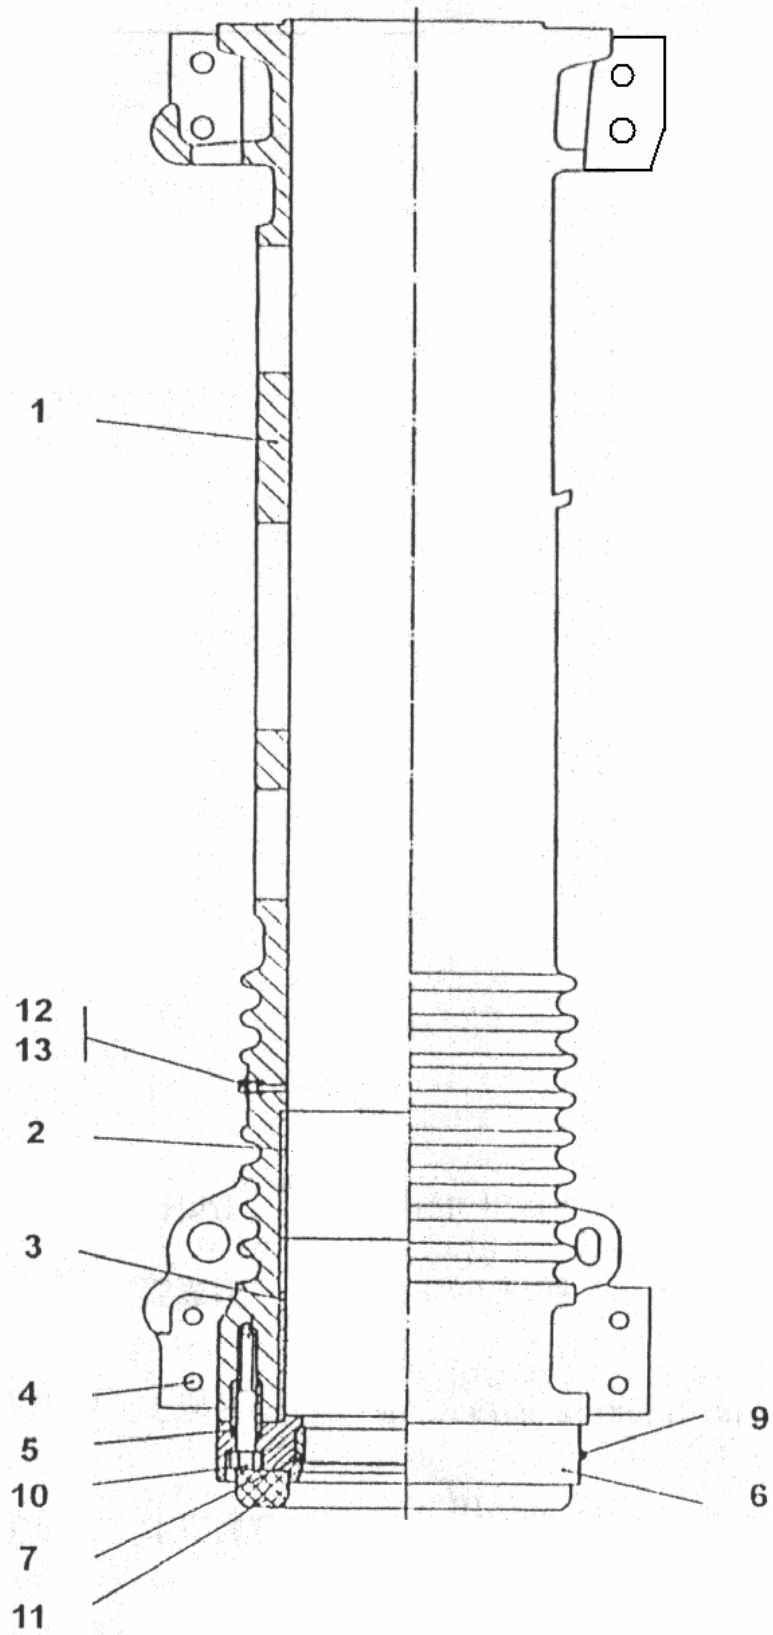

MODEL D12-42 DIESEL PILE HAMMER

SPARE PARTS BOOK

Corporate Office
7032 S. 196th Street
Kent, WA, USA 98032
Tel: 1-800-248-8498
Tel: 1-253-872-0141
Fax: 1-253-872-8710

No.	Part No	Description	Qty	Ref. No.
	141.00	Diesel Pile Hammer D12-42	1	
1	141.08.00	Impact Block Cpl. (Page 5)	1	119046
2	141.09.00	Striking Weight (Piston) Cpl. (Page 5)	1	119047
3	141.01.00	Cylinder Lower Part Cpl.(Page 7)	1	119007
4	141.00-1	Inner Damping Ring.	1	119048
5	141.02.00	Variable-Delivery Fuel Pump Cpl. (Page 9-11)	1	119045
6	141.11.00	Fuel Line/Breather Line Cpl.(Page 15)	1	119052
7	135.07.00	Lube Pump Cpl. (Page 17)	1	108308
8	131.12.00	Lube Line With Connecting Parts Cpl. (Page 19)	1	102127
9	141.03.00	Cylinder Upper Part Cpl.(Page 23)	1	119022
10	141.06.00	Set Connecting Parts Cpl.(Page 25)	1	119051
11	141.10.00	Transport Protection Kit Cpl.(Page 27)	1	119049
12	131.05.00	Trip Gear Cpl.	1	104694
-	131.16.00	Tool Box Cpl.	1	102139

No.	Part No.	Description	Qty	Ref. No.
	141.01.00	Cylinder Lower Part Cpl.	1	119007
1	141.01.01	Lower Cylinder	1	119008
2	141.01.01-1	Cylinder Sleeve (On Request)	1	
3	141.01.01-2	Cylinder Sleeve (On Request)	1	
4	135.01.01-3	Threaded Insert M24	16	95582
5	135.06.00-4	Dowel Pin 40X75	8	95195
6	141.01.02.01	Cylinder End Ring 2 Piece Cpl.	1	119019
7	141.01.02-1	Ring 2 Piece	1	119005
8	135.01.02-2	Reducer	2	22952
9	135.01.02.02A	Grease Nipple M10 X 1	2	90791
10	135.06.00-2	Reduced Srew M24	12	20174
11	141.01.00-1	Rubber Ring 2 Piece	1	102101
12	Jb1000-77	Plug Screw M18 X 1.5 Din 910	1	91460
13	135.01.00-2	Seating Ring A18 X 22	1	90002