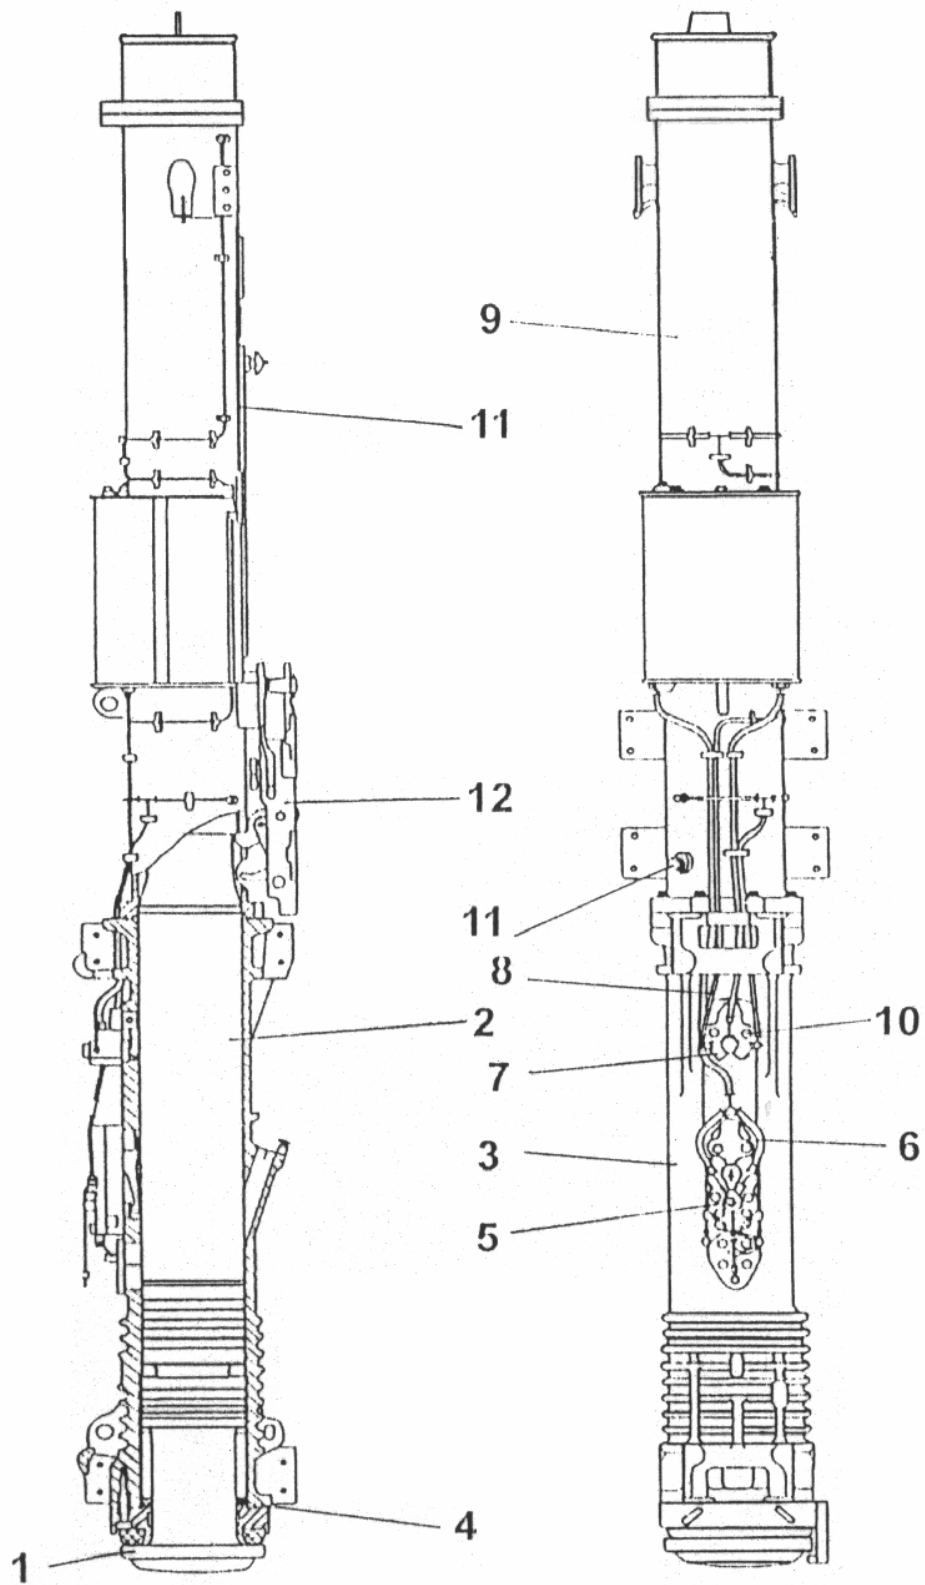

MODEL D12-42 DIESEL PILE HAMMER

SPARE PARTS BOOK

Corporate Office
7032 S. 196th Street
Kent, WA, USA 98032
Tel: 1-800-248-8498
Tel: 1-253-872-0141
Fax: 1-253-872-8710

No.	Part No	Description	Qty	Ref. No.
	141.00	Diesel Pile Hammer D12-42	1	
1	141.08.00	Impact Block Cpl. (Page 5)	1	119046
2	141.09.00	Striking Weight (Piston) Cpl. (Page 5)	1	119047
3	141.01.00	Cylinder Lower Part Cpl.(Page 7)	1	119007
4	141.00-1	Inner Damping Ring.	1	119048
5	141.02.00	Variable-Delivery Fuel Pump Cpl. (Page 9-11)	1	119045
6	141.11.00	Fuel Line/Breather Line Cpl.(Page 15)	1	119052
7	135.07.00	Lube Pump Cpl. (Page 17)	1	108308
8	131.12.00	Lube Line With Connecting Parts Cpl. (Page 19)	1	102127
9	141.03.00	Cylinder Upper Part Cpl.(Page 23)	1	119022
10	141.06.00	Set Connecting Parts Cpl.(Page 25)	1	119051
11	141.10.00	Transport Protection Kit Cpl.(Page 27)	1	119049
12	131.05.00	Trip Gear Cpl.	1	104694
-	131.16.00	Tool Box Cpl.	1	102139

No.	Part No.	Description	Qty	Ref. No.
	141.01.00	Cylinder Lower Part Cpl.	1	119007
1	141.01.01	Lower Cylinder	1	119008
2	141.01.01-1	Cylinder Sleeve (On Request)	1	
3	141.01.01-2	Cylinder Sleeve (On Request)	1	
4	135.01.01-3	Threaded Insert M24	16	95582
5	135.06.00-4	Dowel Pin 40X75	8	95195
6	141.01.02.01	Cylinder End Ring 2 Piece Cpl.	1	119019
7	141.01.02-1	Ring 2 Piece	1	119005
8	135.01.02-2	Reducer	2	22952
9	135.01.02.02A	Grease Nipple M10 X 1	2	90791
10	135.06.00-2	Reduced Srew M24	12	20174
11	141.01.00-1	Rubber Ring 2 Piece	1	102101
12	Jb1000-77	Plug Screw M18 X 1.5 Din 910	1	91460
13	135.01.00-2	Seating Ring A18 X 22	1	90002