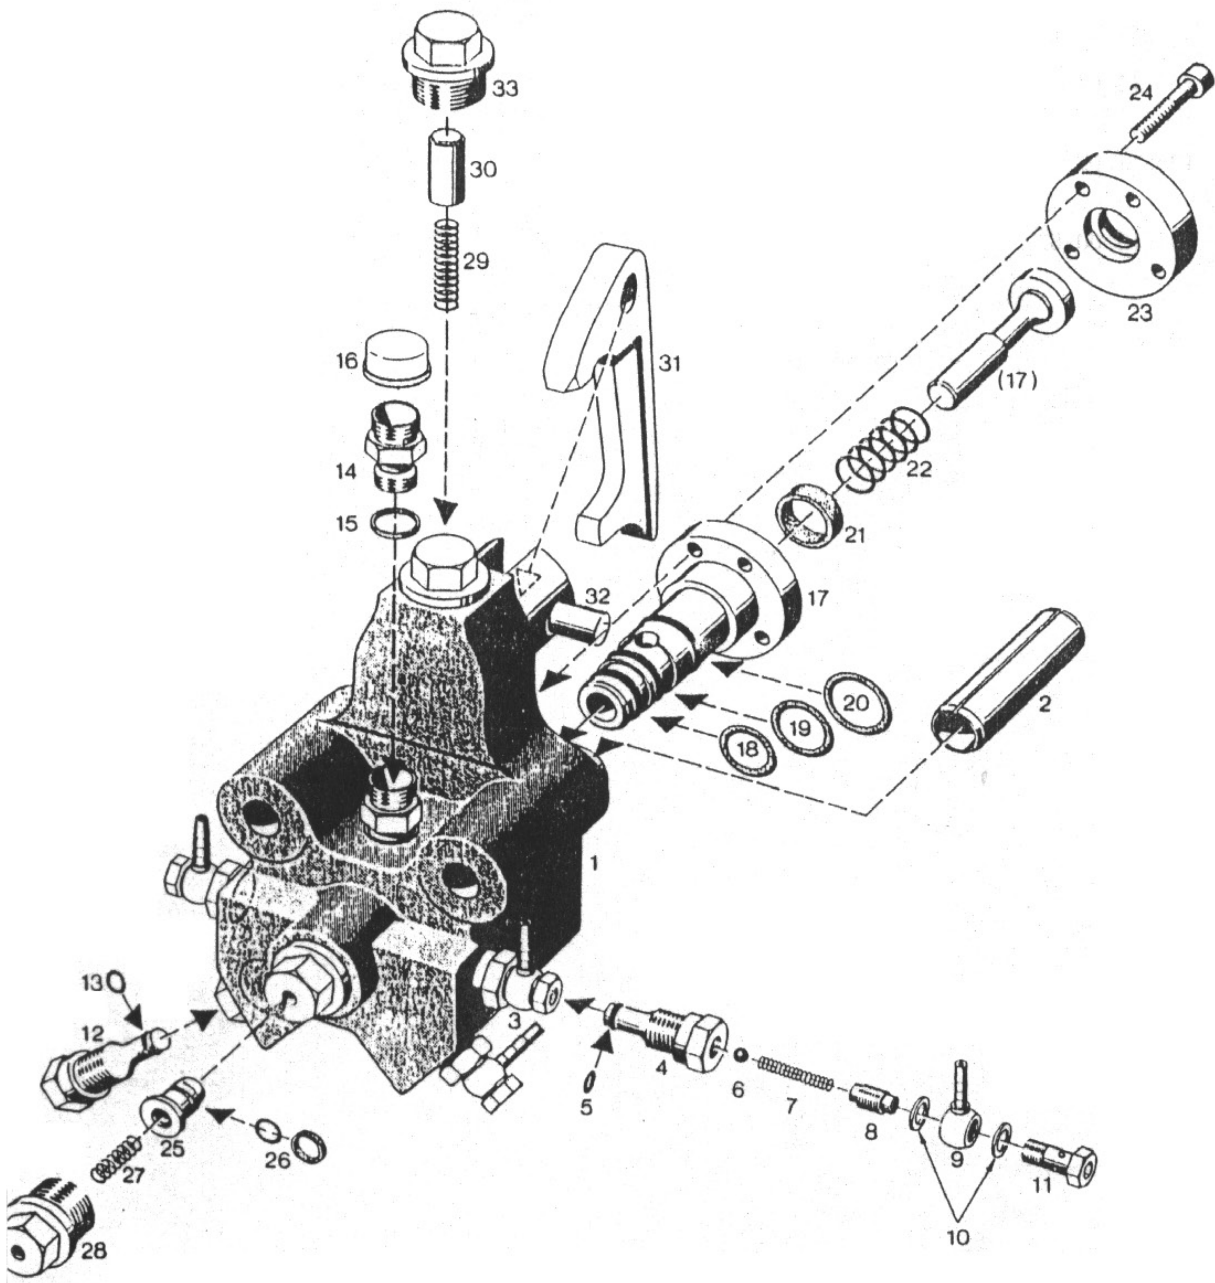

No.	Part No.	Description	Qty	Ref. No.
	135.07.00	Lube Pump Cpl	1	08308
1	135.07.00-7	Pump Body	1	108315
2	135.02.00-25	Dowel Pin 28X80	2	94315
3	135.07.03	Pressure Valve Cpl	3	108317
4	135.07.03-4	Adaptor (Tube To Thread)	3	108319
5	135.07.03-7	Round Sealing Ring 8X2	3	97855
6	GB308-64	Ball, Dia.6	3	90307
7	135.07.03-6	Pressure Spring 5X36x0.8	3	190005
8	135.07.03-5	Threaded Plug	3	104679
9	135.07.03-1	Ring Type Nipple	3	97949
10	135.07.03-3	Sealing Ring	6	91417
11	135.07.03-2	Hollow Screw	3	97948
12	135.07.04-1	Plug Screw	1	108316
13	135.07.03-7	Round Sealing Ring 8X2	3	97855
14	135.07.00-3	Adaptor (Tube To Thread)	1	67290
15	135.02.00-29	Sealing Ring	1	92031
16	135.02.00-31	Protecting Cap	1	93236
17	135.07.01	Cylinder Cpl.	1	67279
18	135.02.00-12	Round Sealing Ring 22X3	1	91296
19	135.07.01-4	Round Sealing Ring 26X3	1	91357
20	135.07.01-3	Round Sealing Ring 30X3	1	92952
21	135.07.00-9	Ring	1	67283
22	135.07.00-10	Pressure Spring	1	97325
23	135.07.00-11	Washer	1	67282
24	GB70-76	Screw M8x35	4	90937
25	135.07.02	Piston Cpl.	1	67284
26	135.07.02-3	Slide Ring	1	97326
27	135.07.00-4	Pressure Spring 7.3X29.4x1.2	1	190479
28	135.07.00-5	Plug Screw	1	108307
29	135.07.00-8	Pressure Spring 10X43x2	1	22089
30	135.07.00-2	Sleeve	1	22090
31	135.07.00-6	Pump Lever	1	22081
32	135.07.00-1	Pin	1	22082
33	135.07.00-12	Plug Screw R1"	1	91976