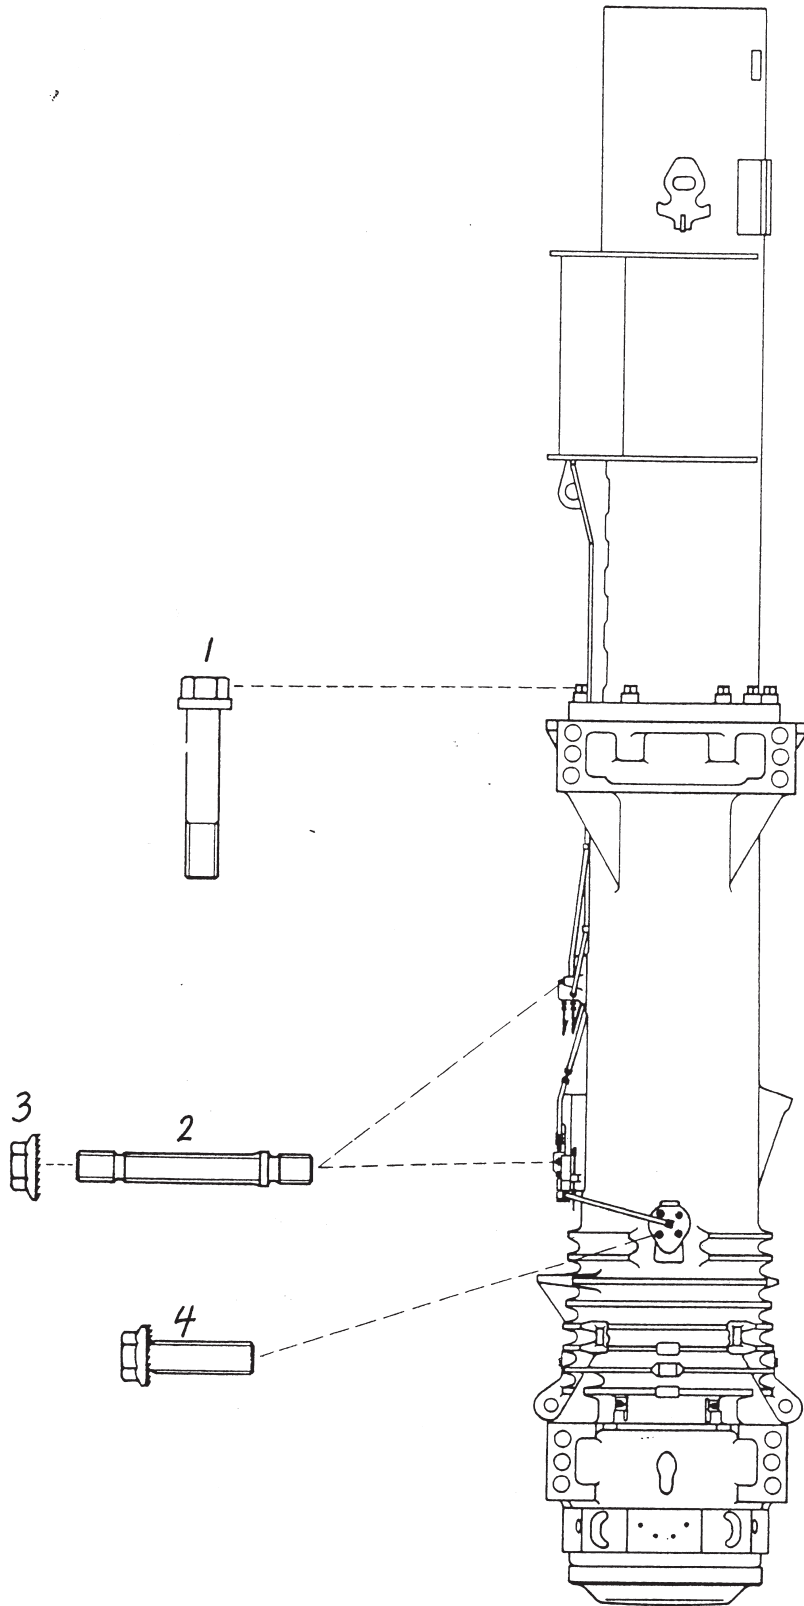

No.	Part No.	Description	Qty	Ref. No.
	141.06.00	Set Connecting Parts Cpl.	1	119051
1	135.06.00-2	Reduced Screw M24 For Upper And Lower Cylinders	14	20174
2	135.06.00-1	Stud Bolt M16 For Fuel Pump, Lube Pump And Lower Cylinder	8	20189
3	135.06.00-5	Locking Nut M16 For Fuel Pump, Lube Pump And Lower Cylinder	8	94722
4	135.06.00-6	Locking Screw M16x45 For Injectors And Lower Cylinder	4	95639