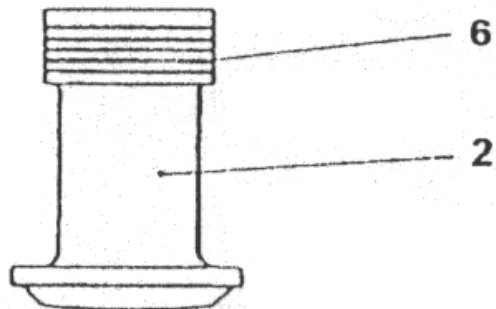

MODEL D12-42 DIESEL PILE HAMMER

SPARE PARTS BOOK

Corporate Office
7032 S. 196th Street
Kent, WA, USA 98032
Tel: 1-800-248-8498
Tel: 1-253-872-0141
Fax: 1-253-872-8710

No.	Part No	Description	Qty	Ref. No.
	141.00	Diesel Pile Hammer D12-42	1	
1	141.08.00	Impact Block Cpl. (Page 5)	1	119046
2	141.09.00	Striking Weight (Piston) Cpl. (Page 5)	1	119047
3	141.01.00	Cylinder Lower Part Cpl.(Page 7)	1	119007
4	141.00-1	Inner Damping Ring.	1	119048
5	141.02.00	Variable-Delivery Fuel Pump Cpl. (Page 9-11)	1	119045
6	141.11.00	Fuel Line/Breather Line Cpl.(Page 15)	1	119052
7	135.07.00	Lube Pump Cpl. (Page 17)	1	108308
8	131.12.00	Lube Line With Connecting Parts Cpl. (Page 19)	1	102127
9	141.03.00	Cylinder Upper Part Cpl.(Page 23)	1	119022
10	141.06.00	Set Connecting Parts Cpl.(Page 25)	1	119051
11	141.10.00	Transport Protection Kit Cpl.(Page 27)	1	119049
12	131.05.00	Trip Gear Cpl.	1	104694
-	131.16.00	Tool Box Cpl.	1	102139

No.	Part No.	Description	Qty	Ref. No.
1	141.08.00	Impact Block Cpl.	1	119046
2	141.08.00-1	Impact Block (Anvil)	1	119003
3	141.08.00-2	Piston Ring,	5	2589
4	141.09.00	Striking Weight (Piston) Cpl	1	119047
5	141.09.00-1	Striking Weight (Piston)	1	119004
6	141.08.00-2	Piston Ring	6	2589
7	141.09.00-2	Catch Piston Ring	1	708

No.	Part No.	Description	Qty	Ref. No.
	141.01.00	Cylinder Lower Part Cpl.	1	119007
1	141.01.01	Lower Cylinder	1	119008
2	141.01.01-1	Cylinder Sleeve (On Request)	1	
3	141.01.01-2	Cylinder Sleeve (On Request)	1	
4	135.01.01-3	Threaded Insert M24	16	95582
5	135.06.00-4	Dowel Pin 40X75	8	95195
6	141.01.02.01	Cylinder End Ring 2 Piece Cpl.	1	119019
7	141.01.02-1	Ring 2 Piece	1	119005
8	135.01.02-2	Reducer	2	22952
9	135.01.02.02A	Grease Nipple M10 X 1	2	90791
10	135.06.00-2	Reduced Srew M24	12	20174
11	141.01.00-1	Rubber Ring 2 Piece	1	102101
12	Jb1000-77	Plug Screw M18 X 1.5 Din 910	1	91460
13	135.01.00-2	Seating Ring A18 X 22	1	90002