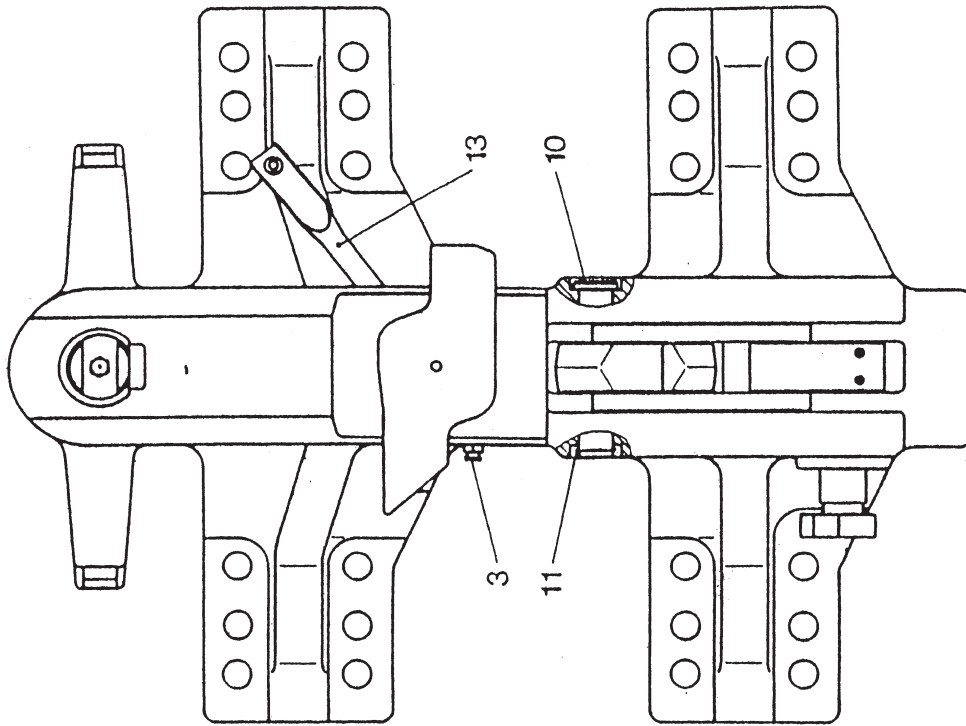

No.	Part No.	Description	Qty	Ref. No.
	131.05.00	Trip Gear Cpl.	1	104694
1	131.05.00-6	Trip Housing	1	104697
2	131.05.00-11	Sleeve	2	-
3	135.01.02.02A	Grease Nipple M10x1	1	90791
4	131.05.03	Cam With Lever	1	104695
5	GB879-86	Dowel Pin 10X80	2	90147
6	GB879-86	Dowel Pin 6X60	1	90160
7	131.05.00-1	Shackle	2	1104
8	131.05.00-2	Joint Bolt	2	1106
9	131.05.00-3	Pawl	1	64192
10	131.05.00-10	Pin	1	64190
11	GB894.1-86	Circlip 30	1	90221
12	131.05.06	Carrier (Drive Pin)	1	108300
13	131.05.00-17	Lever	1	64189
14	GB879-86	Dowel Pin 8X50	1	90380
15	132.05.00-9	Plate Spring	1	39382
16	132.05.00-7	Torsion Spring	1	39381
17	131.05.07	Cover	1	104698
18	135.05.00-14	Locking Screw M10x30	4	93414
19	131.05.01	Pin Cpl.	1	104954
20	135.01.02.02A	Grease Nipple M10x1	1	90791
21	GB91-76	Split Pin 8X80	1	90748
*	131.05.02	Rope Pulley Cpl.	1	

* not shown