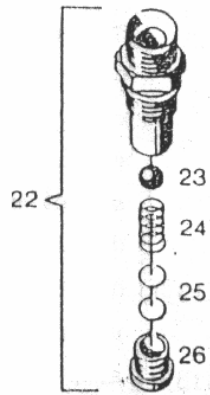

No.	Part No.	Description	Qty	Ref. No.
1	135.02.02	Pump Cover Cpl.	1	43291
2	135.02.02-2	Ring	1	22050
3	135.02.02-3	Stop Pin	1	43307
4	135.02.02.01	Stop	1	22796
5	GB879-76	Dowel Pin 10X32	1	90231
6	132.02.06	Check-Non-Return Valve Cpl.	1	43296
7	135.02.06-1	Housing	1	43297
8	135.02.06-2	Valve Piston	1	43299
9	135.02.06-3	Pressure Spring	1	22034
10	132.02.06-4	Screw	1	43298
12	135.02.10	Stop Valve Cpl.	1	41868
13	135.02.10-1	Valve	1	43138
14	135.02.10-2	Pressure Spring	1	43279
15	135.02.10-3	Round Sealing Ring 12X3	1	94316
16	135.02.10-4	Threaded Plug	1	22021
17	135.02.10-5	Pressure Spring	1	98929
18	135.02.10-6	Round Sealing Ring 8X3	1	91894
19	135.02.10-7	Valve Screw	1	43130
20	GB893-76	Circlip 20X1	1	95786
21	GB308-64	Ball, Dia 8.731	1	98511
22	135.02.09	Suction Valve Cpl.	1	41863
23	135.02.09-1	Sleeve	1	41861
24	135.02.09-2	Pressure Spring 7.3X8x0.7	1	22022
25	135.02.09-3	Washer	1	95294
26	135.02.09-4	Threaded Plug	1	41862
27	135.02.09-5	Washer	1	22023
28	135.02.09-6	Adjusting Washer	1	191300