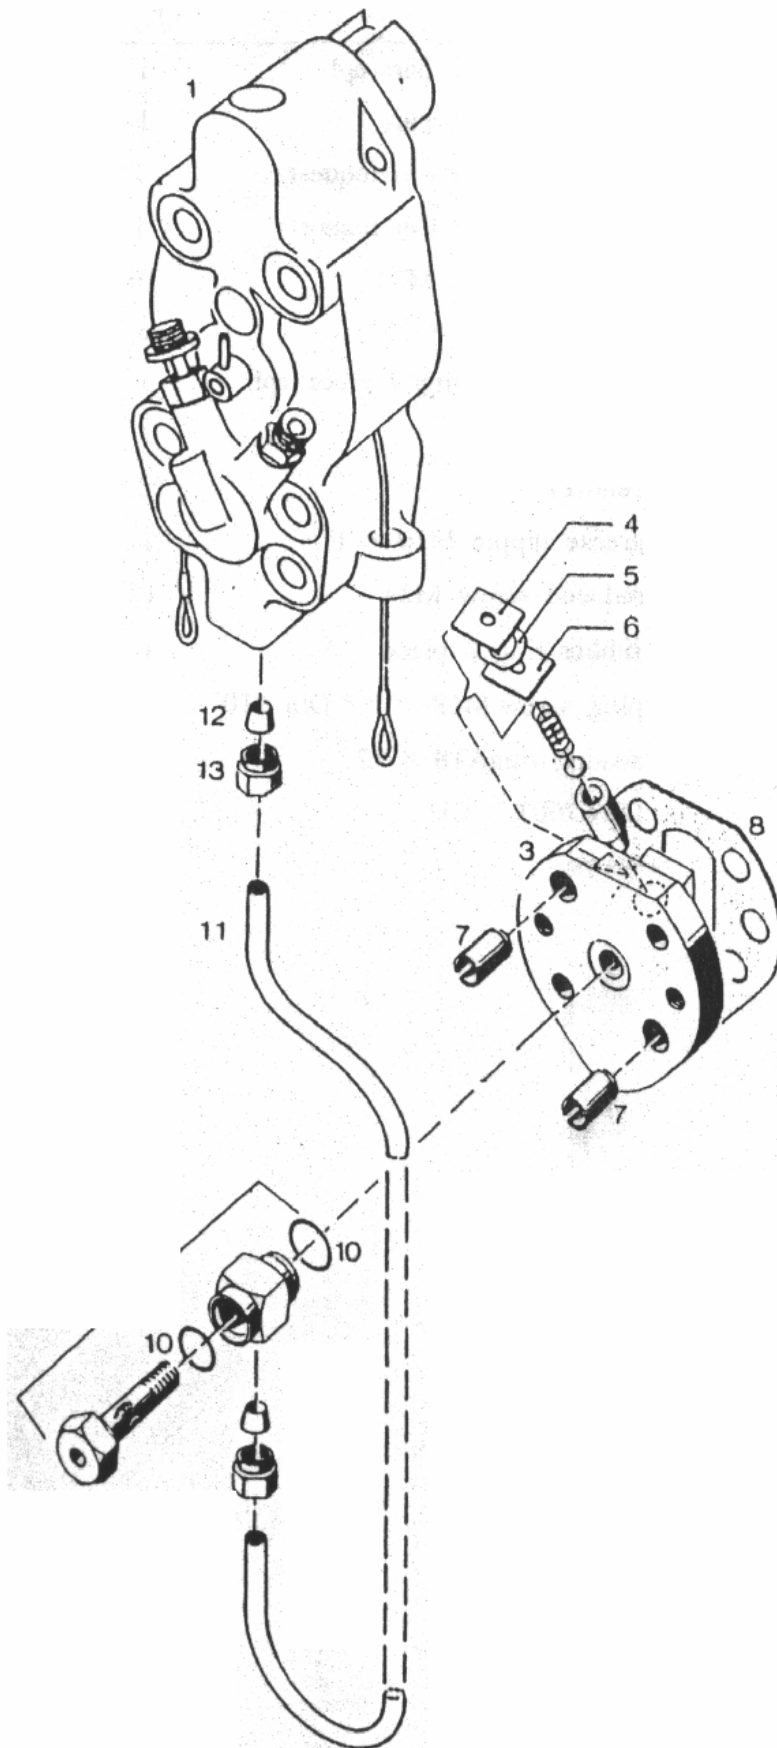

MODEL D12-42 DIESEL PILE HAMMER

SPARE PARTS BOOK

Corporate Office
7032 S. 196th Street
Kent, WA, USA 98032
Tel: 1-800-248-8498
Tel: 1-253-872-0141
Fax: 1-253-872-8710

No.	Part No	Description	Qty	Ref. No.
	141.00	Diesel Pile Hammer D12-42	1	
1	141.08.00	Impact Block Cpl. (Page 5)	1	119046
2	141.09.00	Striking Weight (Piston) Cpl. (Page 5)	1	119047
3	141.01.00	Cylinder Lower Part Cpl.(Page 7)	1	119007
4	141.00-1	Inner Damping Ring.	1	119048
5	141.02.00	Variable-Delivery Fuel Pump Cpl. (Page 9-11)	1	119045
6	141.11.00	Fuel Line/Breather Line Cpl.(Page 15)	1	119052
7	135.07.00	Lube Pump Cpl. (Page 17)	1	108308
8	131.12.00	Lube Line With Connecting Parts Cpl. (Page 19)	1	102127
9	141.03.00	Cylinder Upper Part Cpl.(Page 23)	1	119022
10	141.06.00	Set Connecting Parts Cpl.(Page 25)	1	119051
11	141.10.00	Transport Protection Kit Cpl.(Page 27)	1	119049
12	131.05.00	Trip Gear Cpl.	1	104694
-	131.16.00	Tool Box Cpl.	1	102139

No.	Part No.	Description	Qty	Ref. No.
	141.01.00	Cylinder Lower Part Cpl.	1	119007
1	141.01.01	Lower Cylinder	1	119008
2	141.01.01-1	Cylinder Sleeve (On Request)	1	
3	141.01.01-2	Cylinder Sleeve (On Request)	1	
4	135.01.01-3	Threaded Insert M24	16	95582
5	135.06.00-4	Dowel Pin 40X75	8	95195
6	141.01.02.01	Cylinder End Ring 2 Piece Cpl.	1	119019
7	141.01.02-1	Ring 2 Piece	1	119005
8	135.01.02-2	Reducer	2	22952
9	135.01.02.02A	Grease Nipple M10 X 1	2	90791
10	135.06.00-2	Reduced Srew M24	12	20174
11	141.01.00-1	Rubber Ring 2 Piece	1	102101
12	Jb1000-77	Plug Screw M18 X 1.5 Din 910	1	91460
13	135.01.00-2	Seating Ring A18 X 22	1	90002