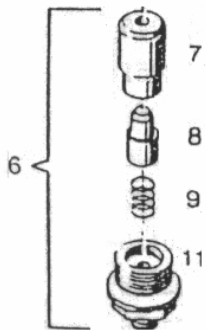

No.	Part No.	Description	Qty	Ref. No.
1	135.02.02	Pump Cover Cpl.	1	43291
2	135.02.02-2	Ring	1	22050
3	135.02.02-3	Stop Pin	1	43307
4	135.02.02.01	Stop	1	22796
5	GB879-76	Dowel Pin 10X32	1	90231
6	132.02.06	Check-Non-Return Valve Cpl.	1	43296
7	135.02.06-1	Housing	1	43297
8	135.02.06-2	Valve Piston	1	43299
9	135.02.06-3	Pressure Spring	1	22034
10	132.02.06-4	Screw	1	43298
12	135.02.10	Stop Valve Cpl.	1	41868
13	135.02.10-1	Valve	1	43138
14	135.02.10-2	Pressure Spring	1	43279
15	135.02.10-3	Round Sealing Ring 12X3	1	94316
16	135.02.10-4	Threaded Plug	1	22021
17	135.02.10-5	Pressure Spring	1	98929
18	135.02.10-6	Round Sealing Ring 8X3	1	91894
19	135.02.10-7	Valve Screw	1	43130
20	GB893-76	Circlip 20X1	1	95786
21	GB308-64	Ball, Dia 8.731	1	98511
22	135.02.09	Suction Valve Cpl.	1	41863
23	135.02.09-1	Sleeve	1	41861
24	135.02.09-2	Pressure Spring 7.3X8x0.7	1	22022
25	135.02.09-3	Washer	1	95294
26	135.02.09-4	Threaded Plug	1	41862
27	135.02.09-5	Washer	1	22023
28	135.02.09-6	Adjusting Washer	1	191300