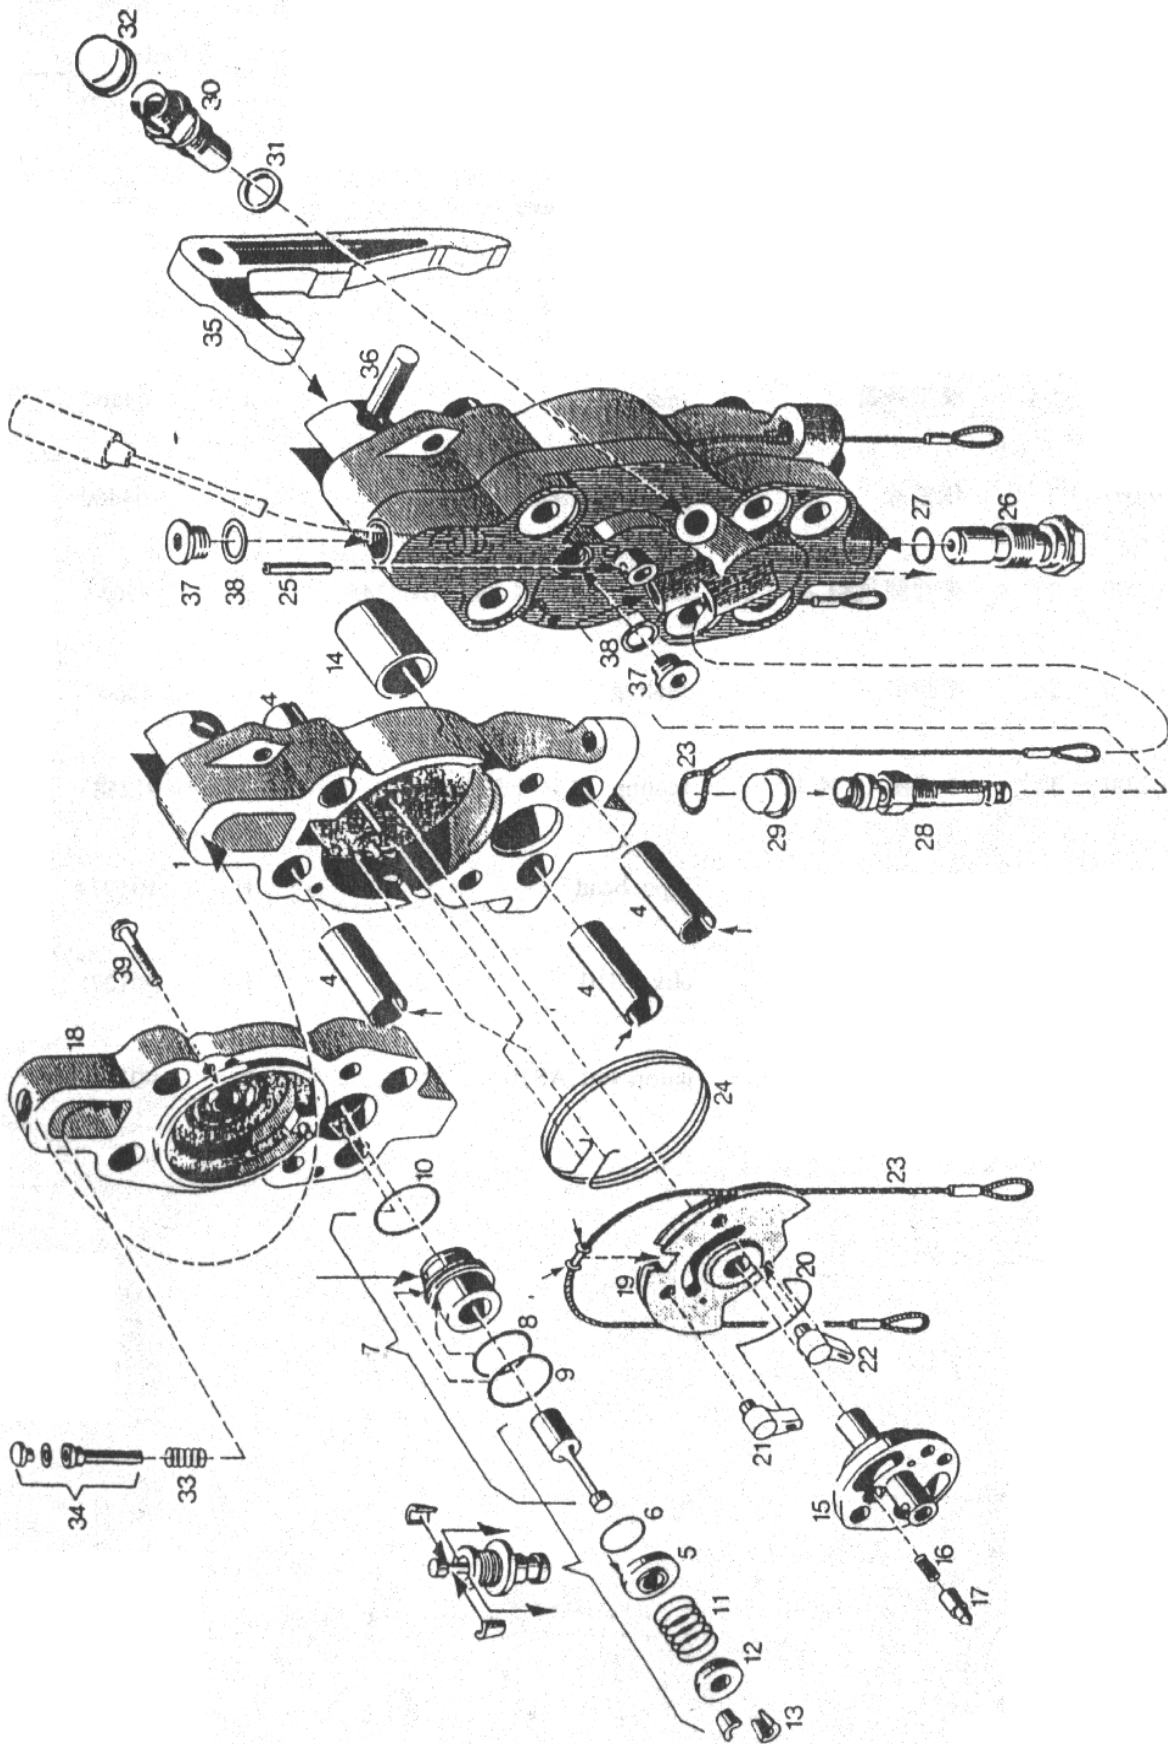

No.	Part No.	Description	Qty	Ref. No.
	141.02.00	Variable-Delivery Fuel Pump	1	122469
1	135.02.05	Pump Bobby Cpl.	1	43289
2	GB879-76	Dowel Pin 6X28	1	90137
3	GB879-76	Dowel Pin 5X40	1	90155
4	135.02.00-25	Dowel Pin 28X80	4	94315
5	135.02.00-24	Holder Ring	1	43994
6	135.02.00-19	Round Sealing Ring 35X2.5	1	92996
7	141.02.03	Pump Element Cpl.	1	122470
8	135.02.03-3	Round Sealing Ring 40X2.5	1	91339
9	135.02.03-2	Round Sealing Ring 47X2.5	1	96080
10	135.02.03-1	Round Sealing Ring 42X3	1	95933
11	135.02.00-20	Pressure Spring 28X67.2x3.5	1	22060
12	135.02.00-21	Spring Retaining Collar	1	22058
13	135.02.00-22	Conical Ring 2 Piece	1	22059
14	135.02.00-23	Guide Sleeve	1	43287
15	135.02.01	Switch Shaft	1	43308
16	135.02.00-11	Pressure Spring 5.5X20x1.2	1	22044
17	135.02.00-10	Screen Pin	1	22049
18	135.02.02	Pump Cover Cpl.	1	43291
19	135.02.04	Rope Disc Cpl.	1	22040
20	135.02.00-15	Spring	1	22245
21	135.02.00-13	Cam	1	22052
22	135.02.00-14	Cam	1	22051
23	135.02.11	Regulation Rope	2	17546
24	135.02.00-18	Swivel Spring	1	22062
25	GB879-76	Dowel Pin 6X40	1	90150
26	132.02.06	Check-Non-Return Valve	1	43296
27	135.02.00-12	Round Sealing Ring 22X3	1	91296
28	135.02.10	Stop Valve Cpl.	1	41868
29	135.02.00-31	Protecting Cap	1	93236
30	135.02.09	Suction Valve Cpl.	1	41863
31	135.02.00-29	Sealing Ring A20x24	1	92031
32	135.02.00-31	Protecting Cap	1	93236
33	135.02.00-8	Pressure Spring 14.5X34x1	1	22046
34	135.02.00-9	Pressure Piece Complete	1	62125
35	135.02.00-17	Pump Lever	1	41869
36	135.02.00-16	Pin	1	22043
37	JB1001-77	Plug Screw M18x1.5	2	93055
38	135.02.00-1	Sealing Ring A18x22	2	90002
39	GB5782-86	Locking Screw M8x50	1	93456